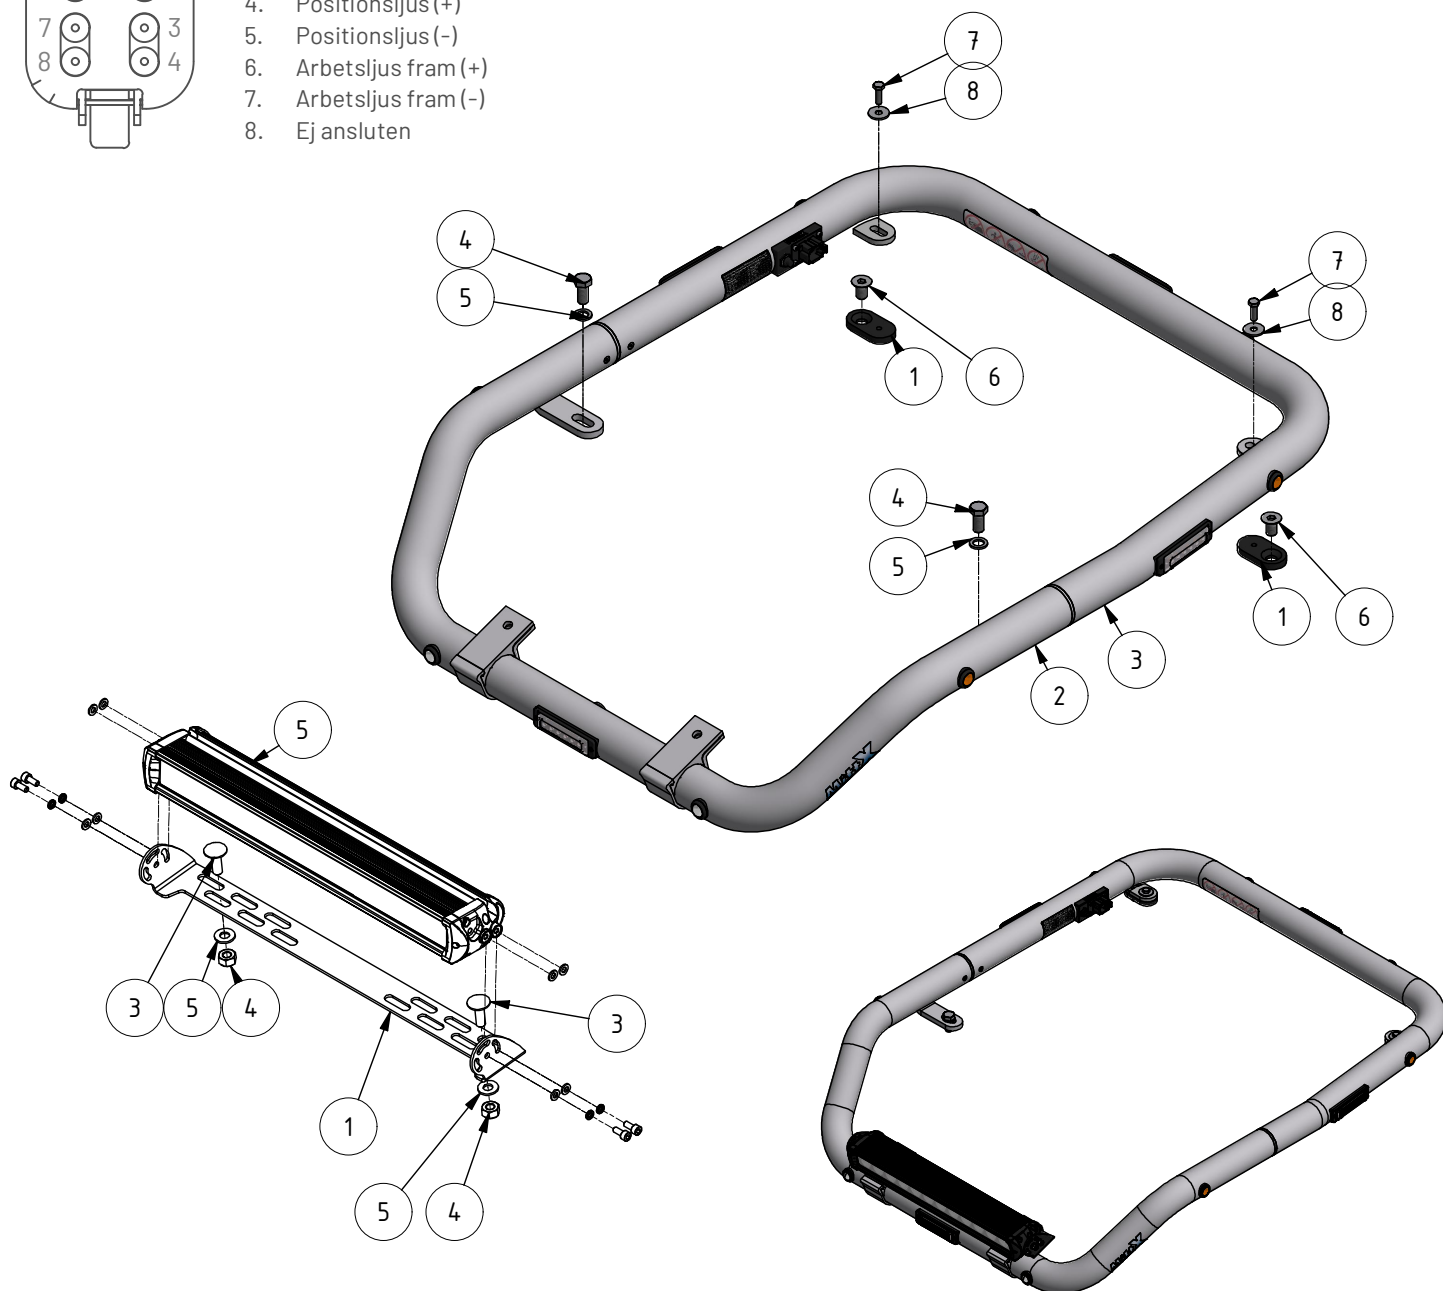

Anslutningskontakt DT06-08SA (Arbetsbelysning)

1. Blixtljus (+)
2. Blixtljus (-)
3. Blixtljusmönsterändring (+ impuls, behöver ej anslutas)
4. Positionsljus (+)
5. Positionsljus (-)
6. Arbetsljus fram (+)
7. Arbetsljus fram (-)
8. Ej ansluten

Pos.	Art.nr	Benämning	Antal
1	700037	Bracket	2
2	104044-20	Rörbåge (svetsad)	1
3	104043-20	Rörbåge (svetsad)	1
4	40028	Skruv M6S M14x25 FZB	2
5	404020	Bricka 14x28x2 FZB	2
6	40336	Skruv MF6S M14x25	2
7	40007	Skruv M6S M8x25 FZB Helgångad	2
8	404140	Bricka SRKB 9x28x2 FZB	2

Pos.	Art.nr	Benämning	Antal
1	487706-490	Fäste LED-ljusramp 490 mm	1
2	487695	Ledramp 490mm	1
3	40209	Skruv MVBF M10x30 FZB	2
4	40500	Låsutter M6LM M10 FZB	2
5	404010	Bricka SRKB 10,5x22x2 FZB	2
5	487695	Ljusramp Led 12x10W 490 mm	1