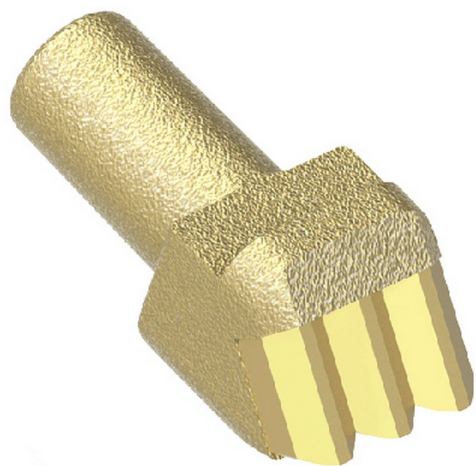

Sylvester ^{A/S}

WEAR PART - TOOTH - PA-RT (ROCK)

SKU: AT-PA-SR
