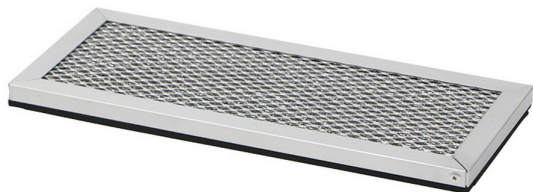

# Sylvester <sup>A/S</sup>

**KABINE FILTER, SF-SKL46278**

**SKU: SF-SKL46278**

---

Erstatter:

|

**Sylvester** <sup>A/S</sup>