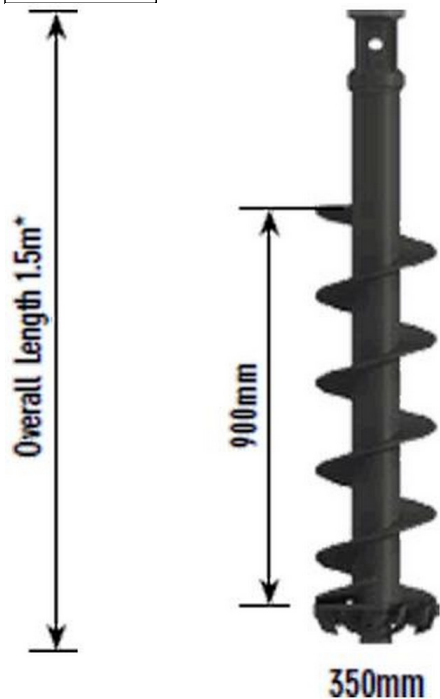

# Sylvester <sup>A/S</sup>

**AT JORDBOR S5, TUNGSTEN, Ø350,  
L: 1500 MM**

**SKU: AT-S5-350T**

---